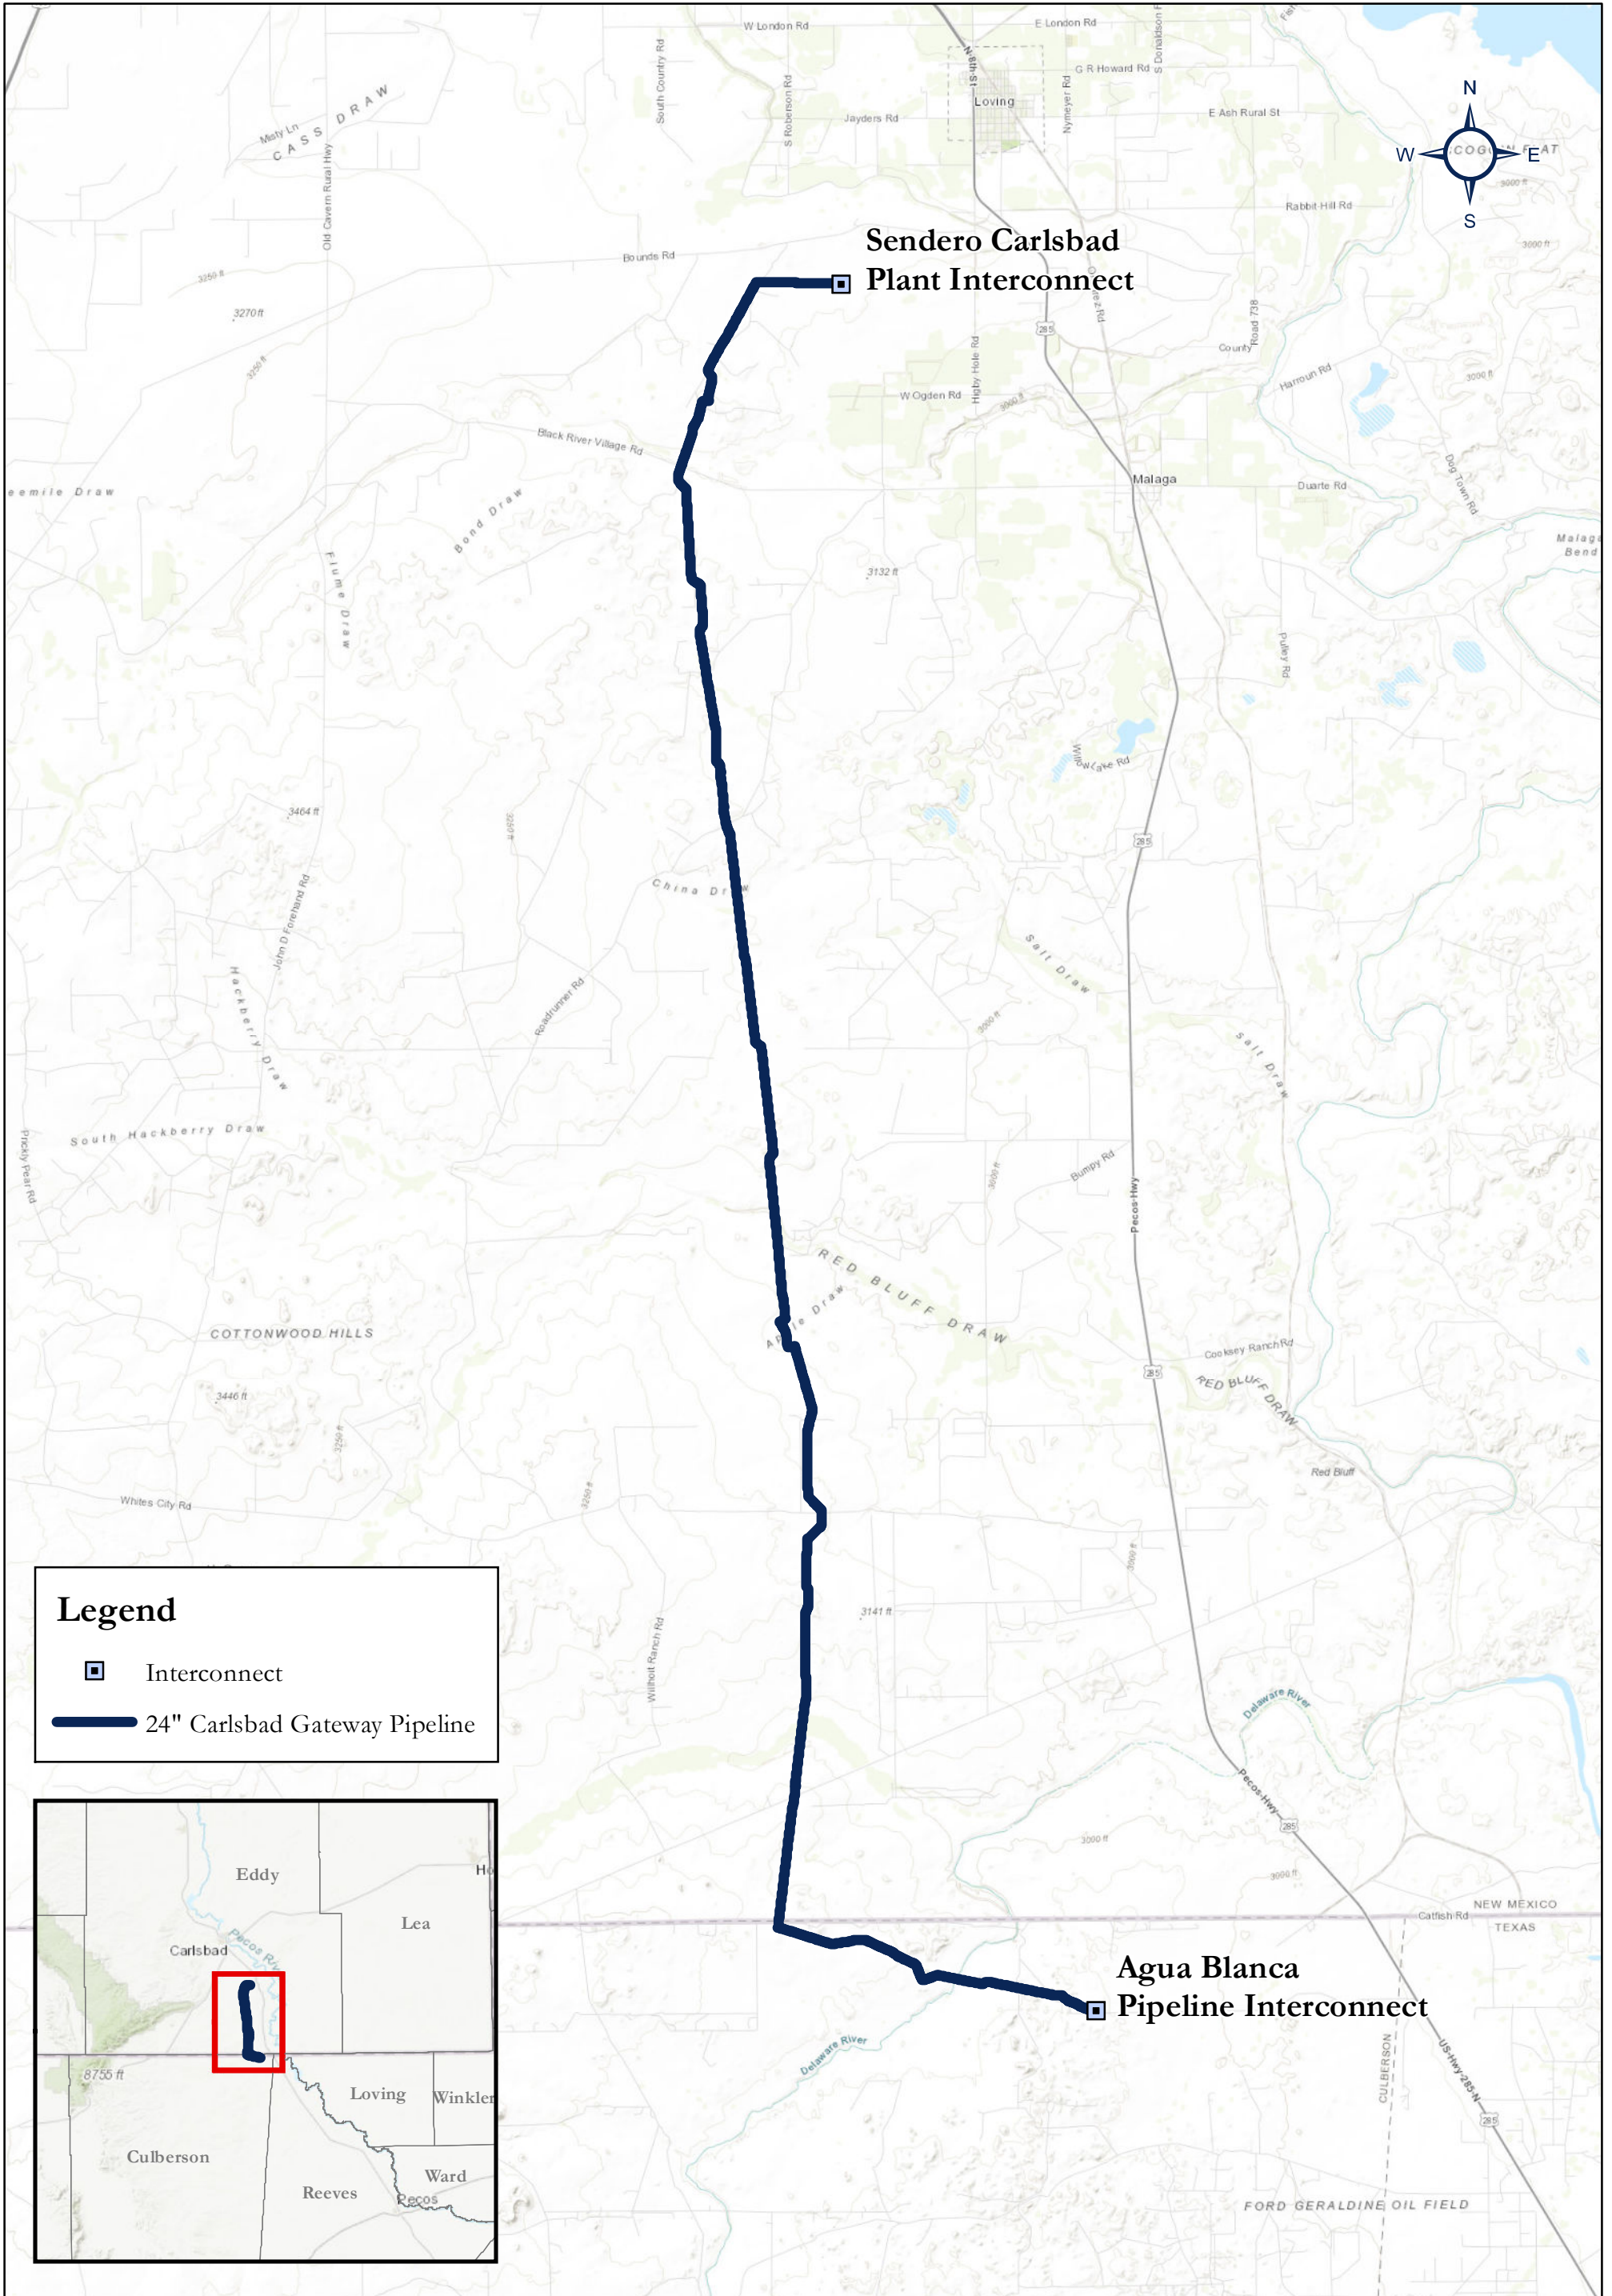

# CARLSBAD GATEWAY PIPELINE

**Legend**

- Interconnect
- 24" Carlsbad Gateway Pipeline